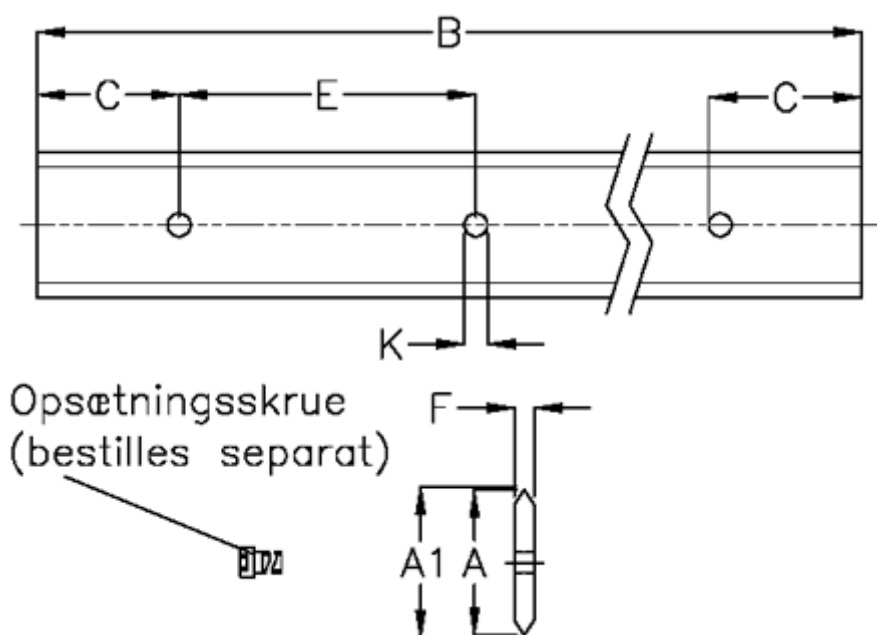

Data Sheet

Article number: 059127716

Description: Hepco SL2 spacer slide
SS M 76-716

Measures

A = 76
A1 = 76.81
B = 716
C = 43.0
E = 90
F = 6.1
For bearing = 34
For screw = M8x20

K = 9.0
Weight kg/1000 = 3400